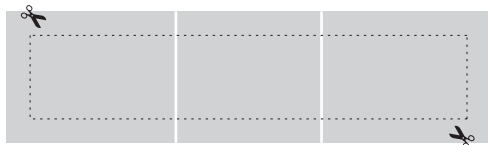

Click Inside Rectangles to Enter Text.

Click Inside Rectangles to Enter Text.

Avaya IP Phone 1603 Labels
DESI part number 13265
To order: www.desi.com
800-814-3922

Trim labels by carefully cutting on dotted lines.